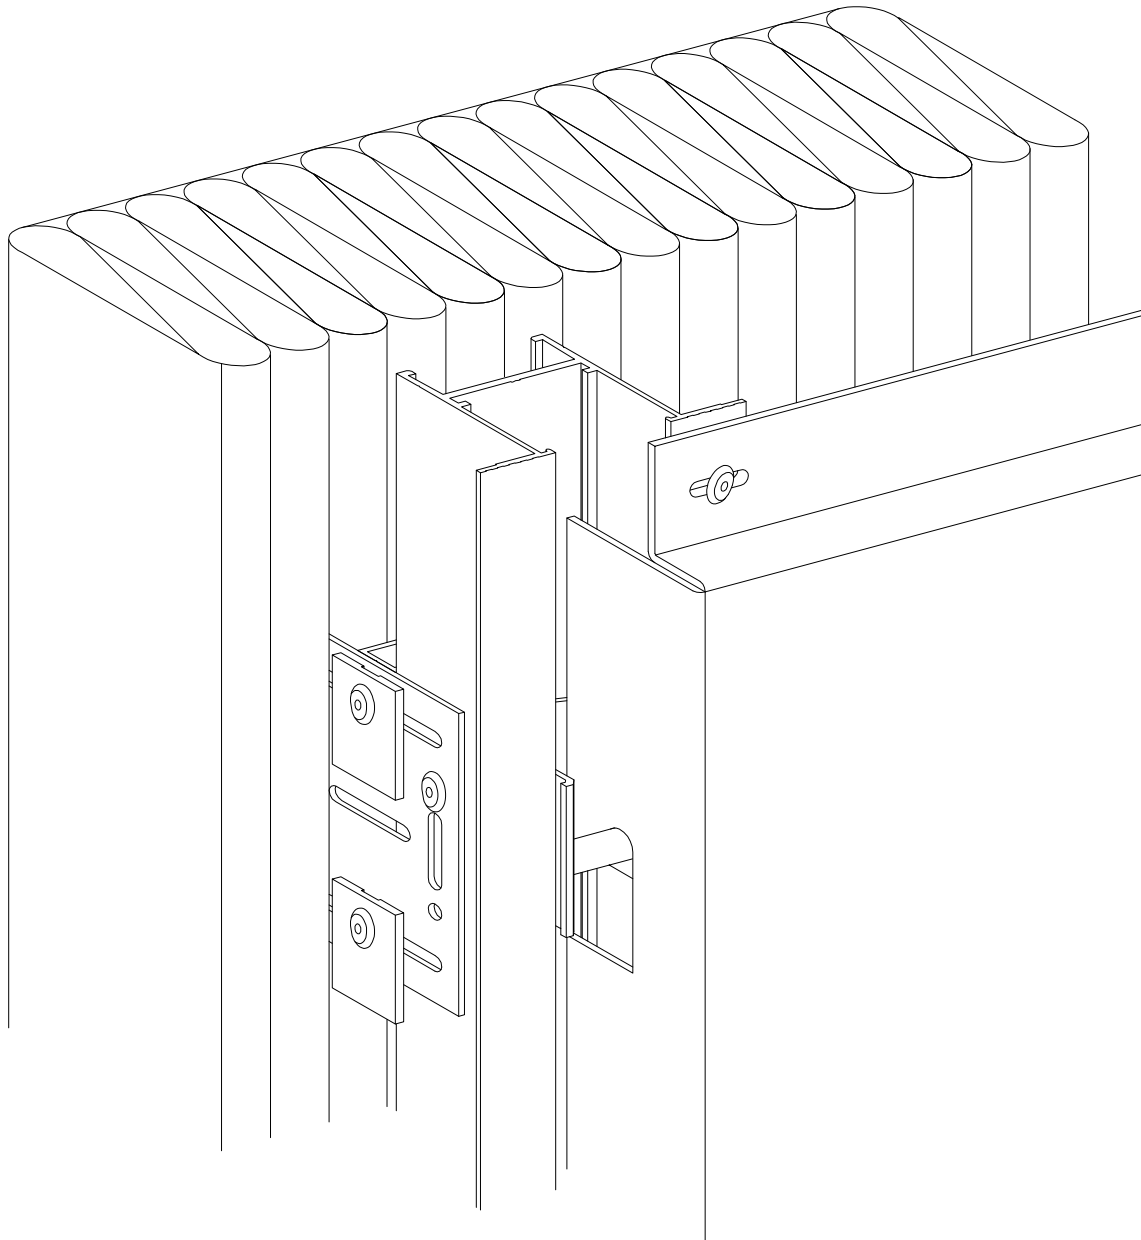

Cassettes with agraffes
Aluminium sheet

System ATS - 102.2

Product changes in the sense of a technical progress are reserved. All advice recommendation and information is given to the best of our knowledge but without any obligation on our part. 04/2010

Cassettes with agraffes
Aluminium sheet

System ATS - 102.2
Installation scheme

Product changes in the sense of a technical progress are reserved. All advice recommendation and information is given to the best of our knowledge but without any obligation on our part. 04/2010