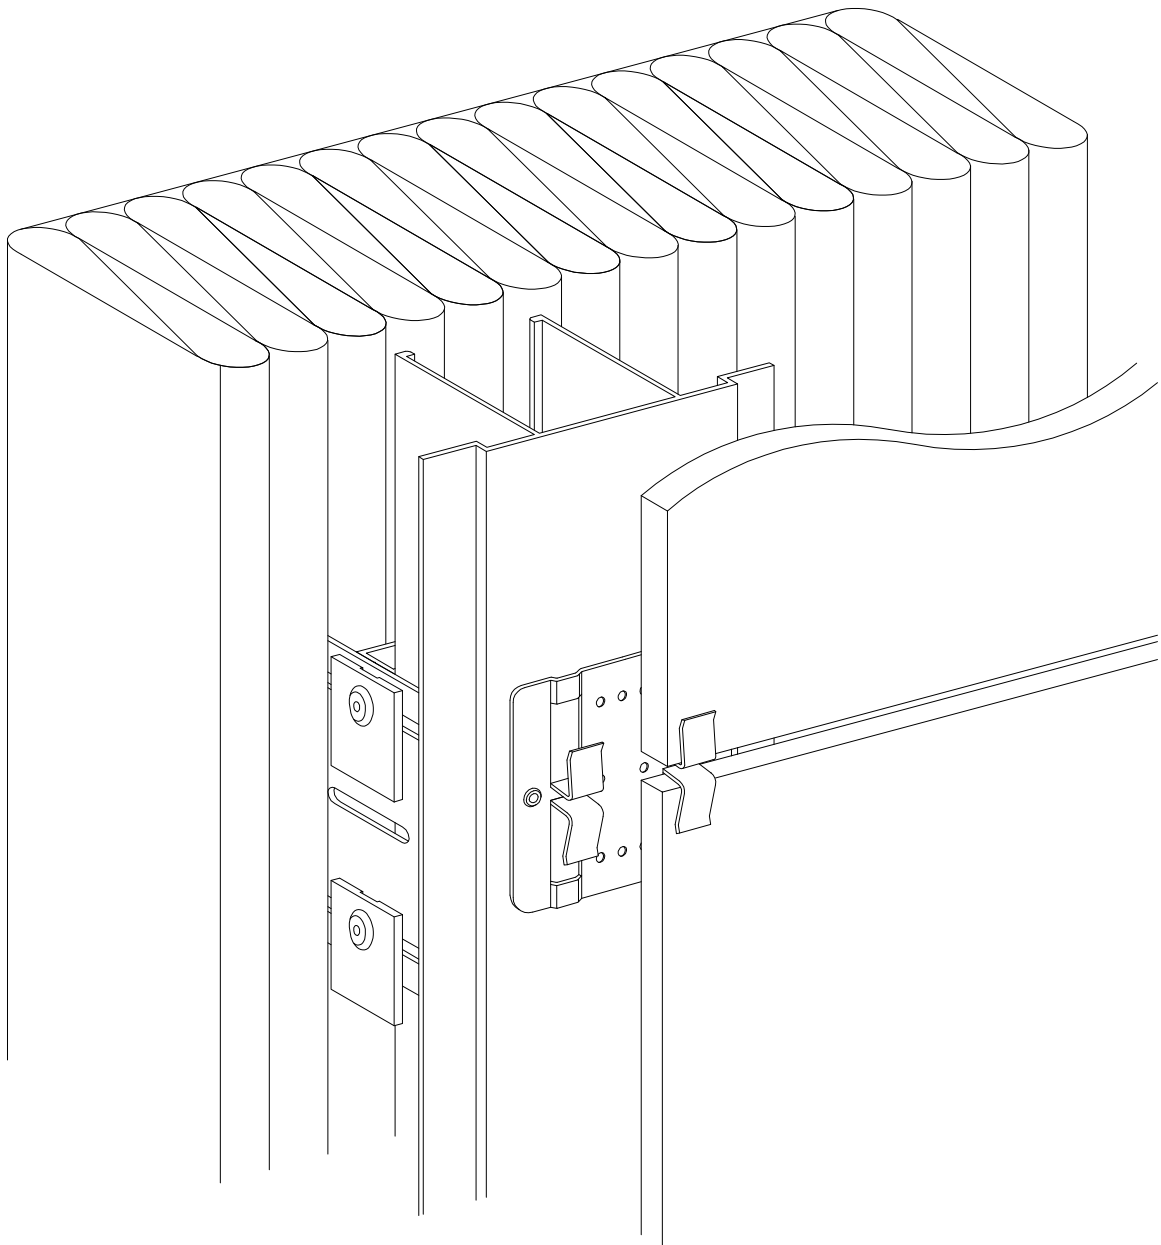

Plates with stainless steel clamps
Ceramic granite, stoneware, natural stone

System ATS - 234

Product changes in the sense of a technical progress are reserved. All advice recommendation and information is given to the best of our knowledge but without any obligation on our part. 03/2010

Plates with stainless steel clamps
Ceramic granite, stoneware, natural stone

System ATS - 234
Installation scheme

Product changes in the sense of a technical progress are reserved. All advice recommendation and information is given to the best of our knowledge but without any obligation on our part. 03/2010